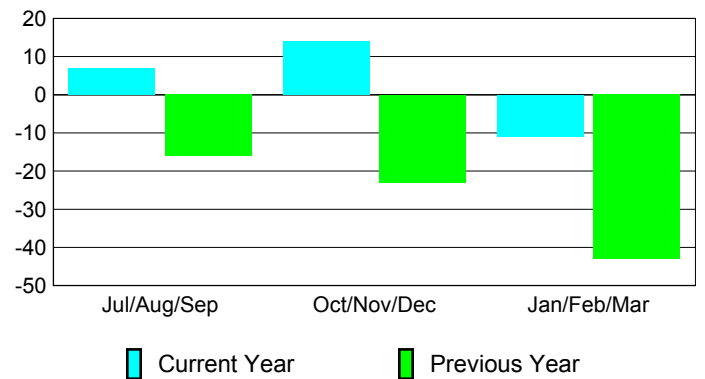

Membership Results
2009-2010

Membership
2008-2009

Month	Net Memb Goal	Actual New Memb	Actual Dropped Memb	Gain/Loss of Memb	Gain/Loss of Memb
Jul/Aug/Sep	75	165	-158	7	-16
Oct/Nov/Dec	-25	131	-117	14	-23
Jan/Feb/Mar	75	124	-135	-11	-43
Totals	125	420	-410	10	-82

Membership Results 2009-2010

Goal, New, Dropped, Gain/Loss

Comparison of Membership Gain/Loss

Current Year Compared to the Previous Year

Gender Comparison 2009-2010

Jul/Aug/Sep

Oct/Nov/Dec

Jan/Feb/Mar