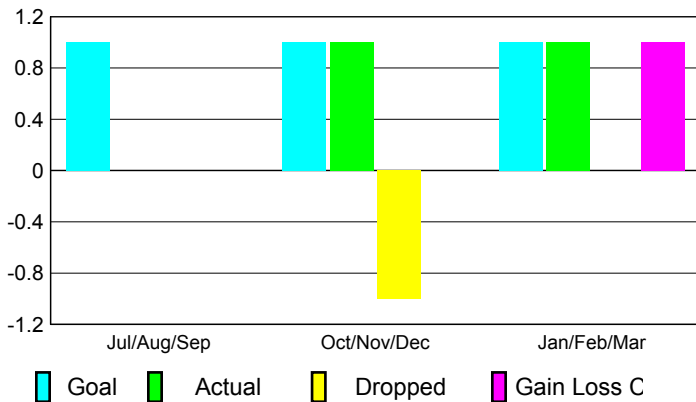

2009-2010 GMT Quarterly Report for District (or Undistricted) **District 336 A**

GMT: **Junichi Takata**

Location: **JAPAN**

GMT CA: **5**

CLUBS

Club Results
2009-2010

Clubs
2008-2009

Month	New Club Goal	Actual New Clubs	Actual Dropped Clubs	Gain/Loss of Clubs	Gain/Loss of Clubs
Jul/Aug/Sep	1	0	0	0	0
Oct/Nov/Dec	1	1	-1	0	0
Jan/Feb/Mar	1	1	0	1	-1
Totals	3	2	-1	1	-1

Club Results 2009-2010

Goal, New, Dropped, Gain/Loss

Comparison of Club Gain/Loss

Current Year Compared to the Previous Year

YTD Status Quo Clubs 2009-2010

Status Quo Clubs Compared to Status Quo Members

MEMBERSHIP