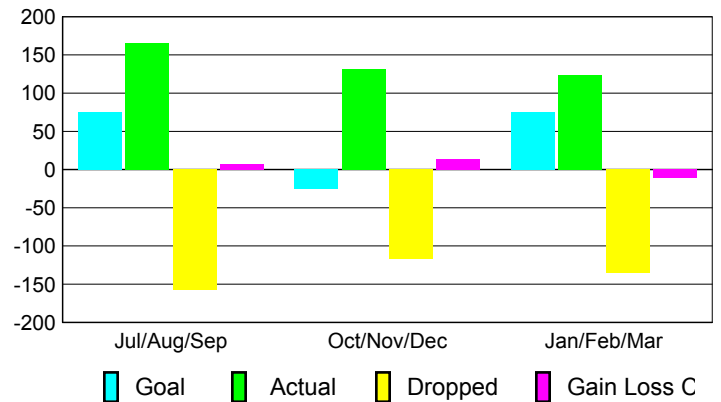

Membership Results 2009-2010

Goal, New, Dropped, Gain/Loss

Comparison of Membership Gain/Loss

Current Year Compared to the Previous Year